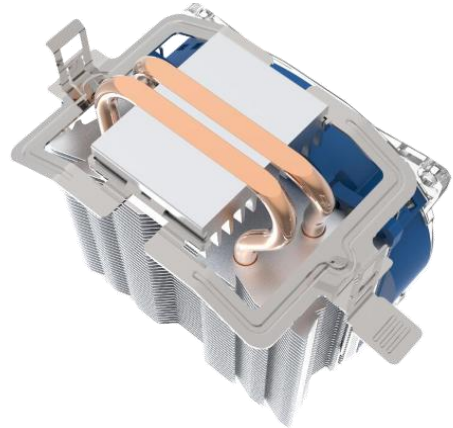

BRAND  
CATEGORY  
CODE  
GTIN  
TITLE  
NAME  
IMAGES

**GAMMEC**  
**CPU COOLERS**  
**BORABL**  
8058772933738  
**GAMMEC BORA CPU COOLER FOR INTEL AND AMD**  
**GAMMEC BORA**

#### DESCRIPTION

GammeC Bora is a CPU Cooler Tower with 2 Pipes and a light ring. It is compatible with most INTEL and AMD CPUs and provides adequate coverage for CPUs with TDP up to 95Watt. It is available in 2 versions with different lighting colors: red or blue.

TYPE  
PIPES  
ILLUMINATION  
TDP  
COOLER DIMENSION  
FAN DIMENSION  
FAN SPEED  
LIFE

Cpu Cooler for INTEL and AMD  
2  
12 blue light leds  
95W  
92x62x129mm  
92x92x25mm  
2000±200RPM  
40'000 hours